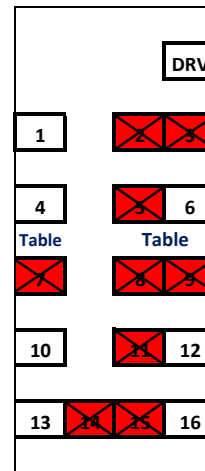

Passenger Capacities during COVID-19

49 seat Coach
COVID CAPACITY
24 passengers

37 seat Midi Coach
COVID CAPACITY
18 passengers

16 seat Mini Coach
COVID CAPACITY
7 passengers

16 seat Minibus
COVID CAPACITY
8 passengers

MPV
COVID CAPACITY
4 passengers

Saloon Car
COVID CAPACITY
1 passengers

Vehicle passenger capacities with '1 metre +' Social Distancing
Face coverings must be worn by all passengers at all times while on board vehicles.
As individual households and 'bubbles' may sit together, the indicated capacities may increase.