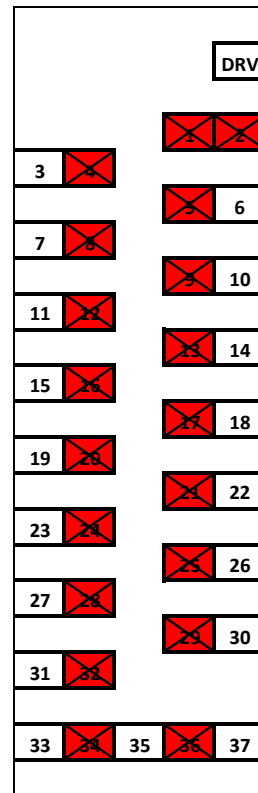

Passenger Capacities during COVID-19

49 seat Coach
COVID CAPACITY
24 passengers

37 seat Midi Coach
COVID CAPACITY
18 passengers

16 seat Mini Coach
COVID CAPACITY
7 passengers

16 seat Minibus
COVID CAPACITY
8 passengers

MPV
COVID CAPACITY
4 passengers

Saloon Car
COVID CAPACITY
1 passengers

Vehicle passenger capacities with '1 metre +' Social Distancing
Face coverings must be worn by all passengers at all times while on board vehicles.
As individual households and 'bubbles' may sit together, the indicated capacities may increase.