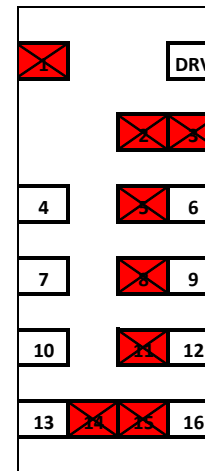

Passenger Capacities during COVID-19

49 seat Coach
COVID CAPACITY
24 passengers

37 seat Midi Coach
COVID CAPACITY
18 passengers

16 seat Mini Coach
COVID CAPACITY
7 passengers

16 seat Minibus
COVID CAPACITY
8 passengers

MPV
COVID CAPACITY
4 passengers

Saloon Car
COVID CAPACITY
1 passengers

Vehicle passenger capacities with '1 metre +' Social Distancing
Face coverings must be worn by all passengers at all times while on board vehicles.
As individual households and 'bubbles' may sit together, the indicated capacities may increase.