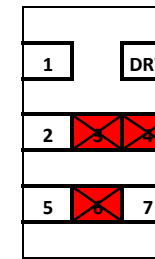

Passenger Capacities during COVID-19

49 seat Coach
COVID CAPACITY
24 passengers

37 seat Midi Coach
COVID CAPACITY
18 passengers

16 seat Mini Coach
COVID CAPACITY
7 passengers

16 seat Minibus
COVID CAPACITY
8 passengers

MPV
COVID CAPACITY
4 passengers

Saloon Car
COVID CAPACITY
1 passengers

Vehicle passenger capacities with '1 metre +' Social Distancing
Face coverings must be worn by all passengers at all times while on board vehicles.
As individual households and 'bubbles' may sit together, the indicated capacities may increase.