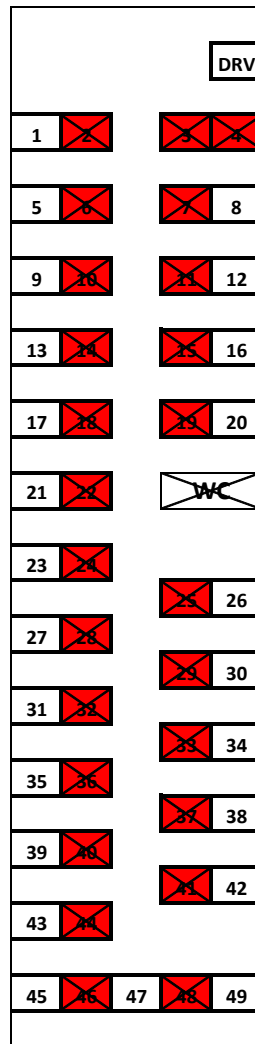

Passenger Capacities during COVID-19

49 seat Coach
COVID CAPACITY
24 passengers

37 seat Midi Coach
COVID CAPACITY
18 passengers

16 seat Mini Coach
COVID CAPACITY
7 passengers

16 seat Minibus
COVID CAPACITY
8 passengers

MPV
COVID CAPACITY
4 passengers

Saloon Car
COVID CAPACITY
1 passengers

Vehicle passenger capacities with '1 metre +' Social Distancing
Face coverings must be worn by all passengers at all times while on board vehicles.
As individual households and 'bubbles' may sit together, the indicated capacities may increase.